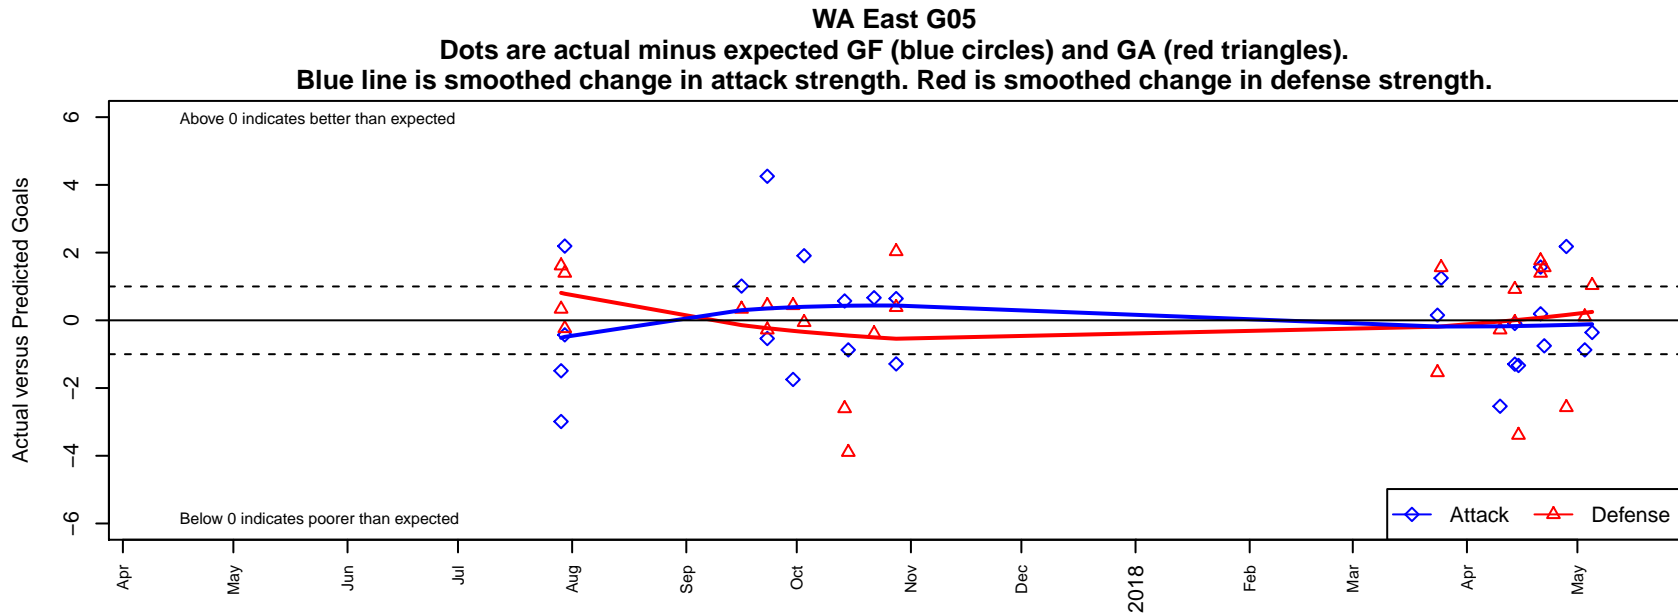

# WA East G05

Washington East SC

Spokane, WA

G05 total strength=911

attack=1.97 defense=1.09

fall league = PSPL Classic 1 – East U13

spr league = Spr PSPL EWA – '05 Classic 1 – I

notes= Flanigan 2017

2017 PSPL Classic 1 – East U13

2017 Spr PSPL EWA – '05 Classic 1 – East U1

2017 WA Cup U13 Silver U13

**attack and defense variance (black dot)  
relative to other teams  
and top 10 in region**

**attack and defense rating  
relative to others at age  
and all opponents in last 13 months**