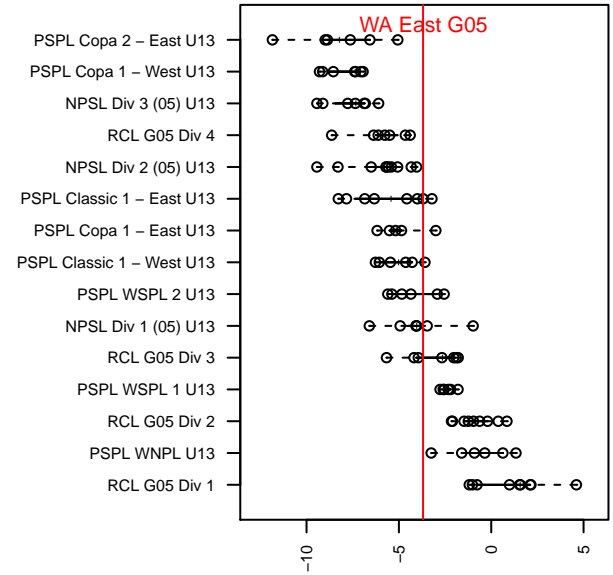

2017 PSPL Classic 1 – East U13

2017 Spr PSPL EWA – '05 Classic 1 – East U1

2017 WA Cup U13 Silver U13

**attack and defense variance (black dot)  
relative to other teams  
and top 10 in region**

**attack and defense rating  
relative to others at age  
and all opponents in last 13 months**