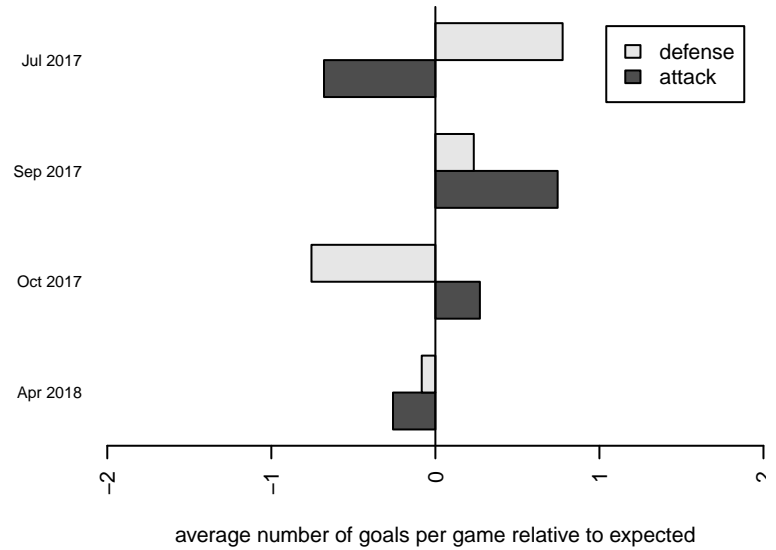

Performance relative to 13 month average